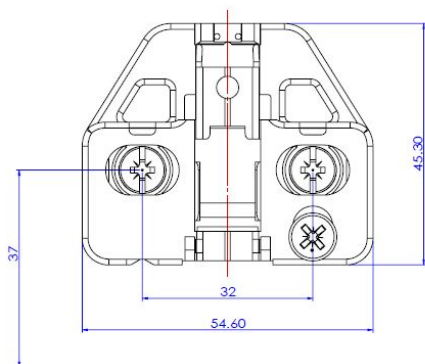

# PRODUCT SHEET

**Description:**

Mounting Pl. Clip-On, H=0, Easy Adjust, F/Soft Close, F/Euro Screws, Pre-Mounted Screws  
 ø6,3X13mm. Suitable F/all Soft, Close Hinge, Do Not Fit Standard Maxi Clip-On Hinges

**Item number:**

15.03.724-0

Units	Box	Carton	HS Code	Barcode
Pcs.	1	400	8302420090	 5704866498647

**SISO A/S**

Mileparken 11  
 DK-2740 Skovlunde  
 Denmark  
 VAT: DK 24786013

Phone +45 45 830 900

www.siso.dk  
 siso@siso.dk