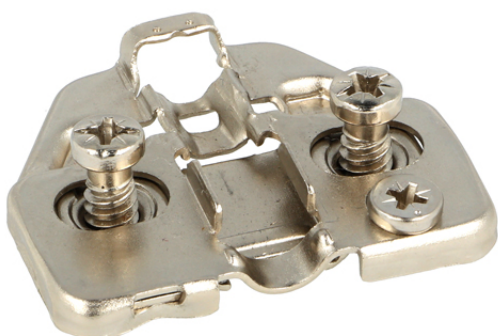

PRODUCT SHEET

Description:

Mounting Pl. Clip-On, H=0, Easy Adjust, F/Soft Close, F/Euro Screws, Pre-Mounted Screws
ø6,3X13mm. Suitable F/all Soft, Close Hinge, Do Not Fit Standard Maxi Clip-On Hinges

Item number:

15.03.724-0

Units	Box	Carton	HS Code	Barcode
Pcs.	1	400	8302420090	 5704866498647

SISO A/S

Mileparken 11
DK-2740 Skovlunde
Denmark
VAT: DK 24786013

Phone +45 45 830 900

www.siso.dk
siso@siso.dk

Danske Bank
Nytorv Branch
Copenhagen
SWIFT: DABADKKK

Account no.
4180 3112 112936
IBAN Account
DK7230003112112936