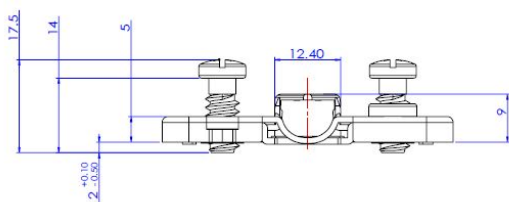

# PRODUCT SHEET

**Description:**

Mounting Pl. Clip-On, H=0, Easy Adjust, F/Soft Close, F/Euro Screws, Pre-Mounted Screws  
 ø6,3X13mm. Suitable F/all Soft, Close Hinge, Do Not Fit Standard Maxi Clip-On Hinges

**Item number:**

15.03.724-0

Units	Box	Carton	HS Code	Barcode
Pcs.	1	400	8302420090	 5704866498647

**SISO A/S**

Mileparken 11  
 DK-2740 Skovlunde  
 Denmark  
 VAT: DK 24786013

Phone +45 45 830 900

www.siso.dk  
 siso@siso.dk